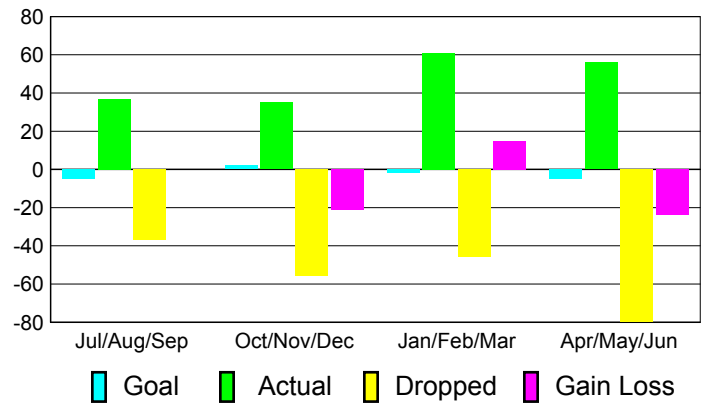

### Club Results 2010-2011

Goal, New, Dropped, Gain/Loss

## MEMBERSHIP

**Membership Results**  
2010-2011

**Membership**  
2009-2010

Month	Net Memb Goal	Actual New Memb	Actual Dropped Memb	Gain/Loss of Memb	Gain/Loss of Memb
Jul/Aug/Sep	-5	37	-37	0	0
Oct/Nov/Dec	2	35	-56	-21	-37
Jan/Feb/Mar	-2	61	-46	15	-4
Apr/May/June	-5	56	-80	-24	-42
<b>Totals</b>	<b>-10</b>	<b>189</b>	<b>-219</b>	<b>-30</b>	<b>-83</b>

### Membership Results 2010-2011

Goal, New, Dropped, Gain/Loss

### Comparison of Club Gain/Loss

Current Year Compared to the Previous Year